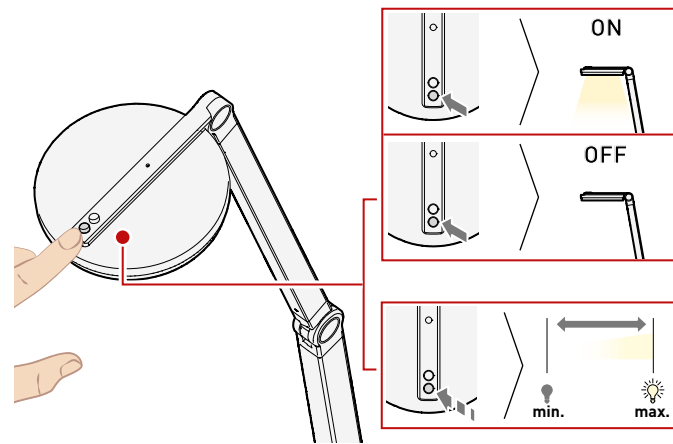

01

CULTEGA ACT 2700K-6000K ...

LICHT STEUERN
CONTROLLING THE LIGHT

CULTEGA LED

10261367 | 220519 | © trilux.com