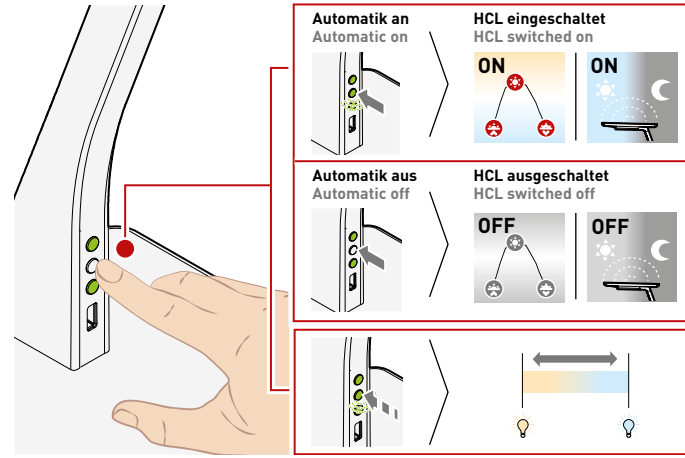

SIMPLIFY YOUR LIGHT

This means more flexibility for you. The instructions are wherever the light is and can be accessed at any time via QR code. This way, they're merely a click away and easy to find when you need them. Added value for environment and users alike!

EIN- / AUSSCHLATEN SWITCHING ON / OFF

BICULT LED

10259164 | 220519 | © trilux.com

03

HCL | LICHTFARBE EINSTELLEN HCL | SETTING THE LIGHT COLOUR

BICULT LED

10259164 | 220519 | © trilux.com

04

IHRE LEUCHE IM DETAIL YOUR LUMINAIRE IN DETAIL

<https://www.trilux.com/manuals/pdf/10251146>

BEDIENUNGSANLEITUNG
OPERATING INSTRUCTIONS

10251146

INTERAKTIVE INHALTE
INTERACTIVE CONTENT

ADOBE ACROBAT
APPLE BOOKS
GOOGLE PLAY BOOKS