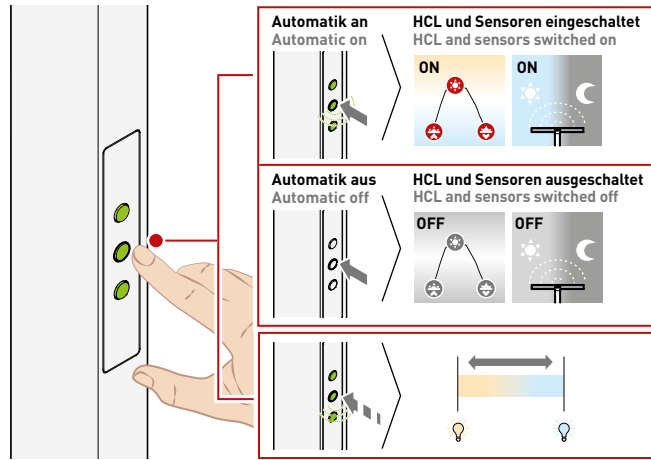

SIMPLIFY YOUR LIGHT

This means more flexibility for you. The instructions are wherever the light is and can be accessed at any time via QR code. This way, they're merely a click away and easy to find when you need them. Added value for environment and users alike!

DE KURZANLEITUNG
EN QUICK START GUIDE

LUCEO SLIM
ETDI LED

10259165 | 220519

01

INDIREKTES LICHT STEuern CONTROL INDIRECT LIGHT

LUCEO SLIM ETDI LED

10259165 | 220519 | © trilux.com

02

DIREKTES LICHT STEuern CONTROL DIRECT LIGHT

LUCEO SLIM ETDI LED

10259165 | 220519 | © trilux.com

03

AUTOMATIKBETRIEB | LICHTFARBE AUTOMATIC MODE | LIGHT COLOUR

LUCEO SLIM ETDI LED

10259165 | 220519 | © trilux.com

04

IHRE LEUCHE IM DETAIL YOUR LUMINAIRE IN DETAIL

<https://www.trilux.com/manuals/pdf/10251865>

BEDIENUNGSANLEITUNG
OPERATING INSTRUCTIONS

10251865

INTERAKTIVE INHALTE
INTERACTIVE CONTENT

ADOBE
ACROBAT

APPLE
BOOKS